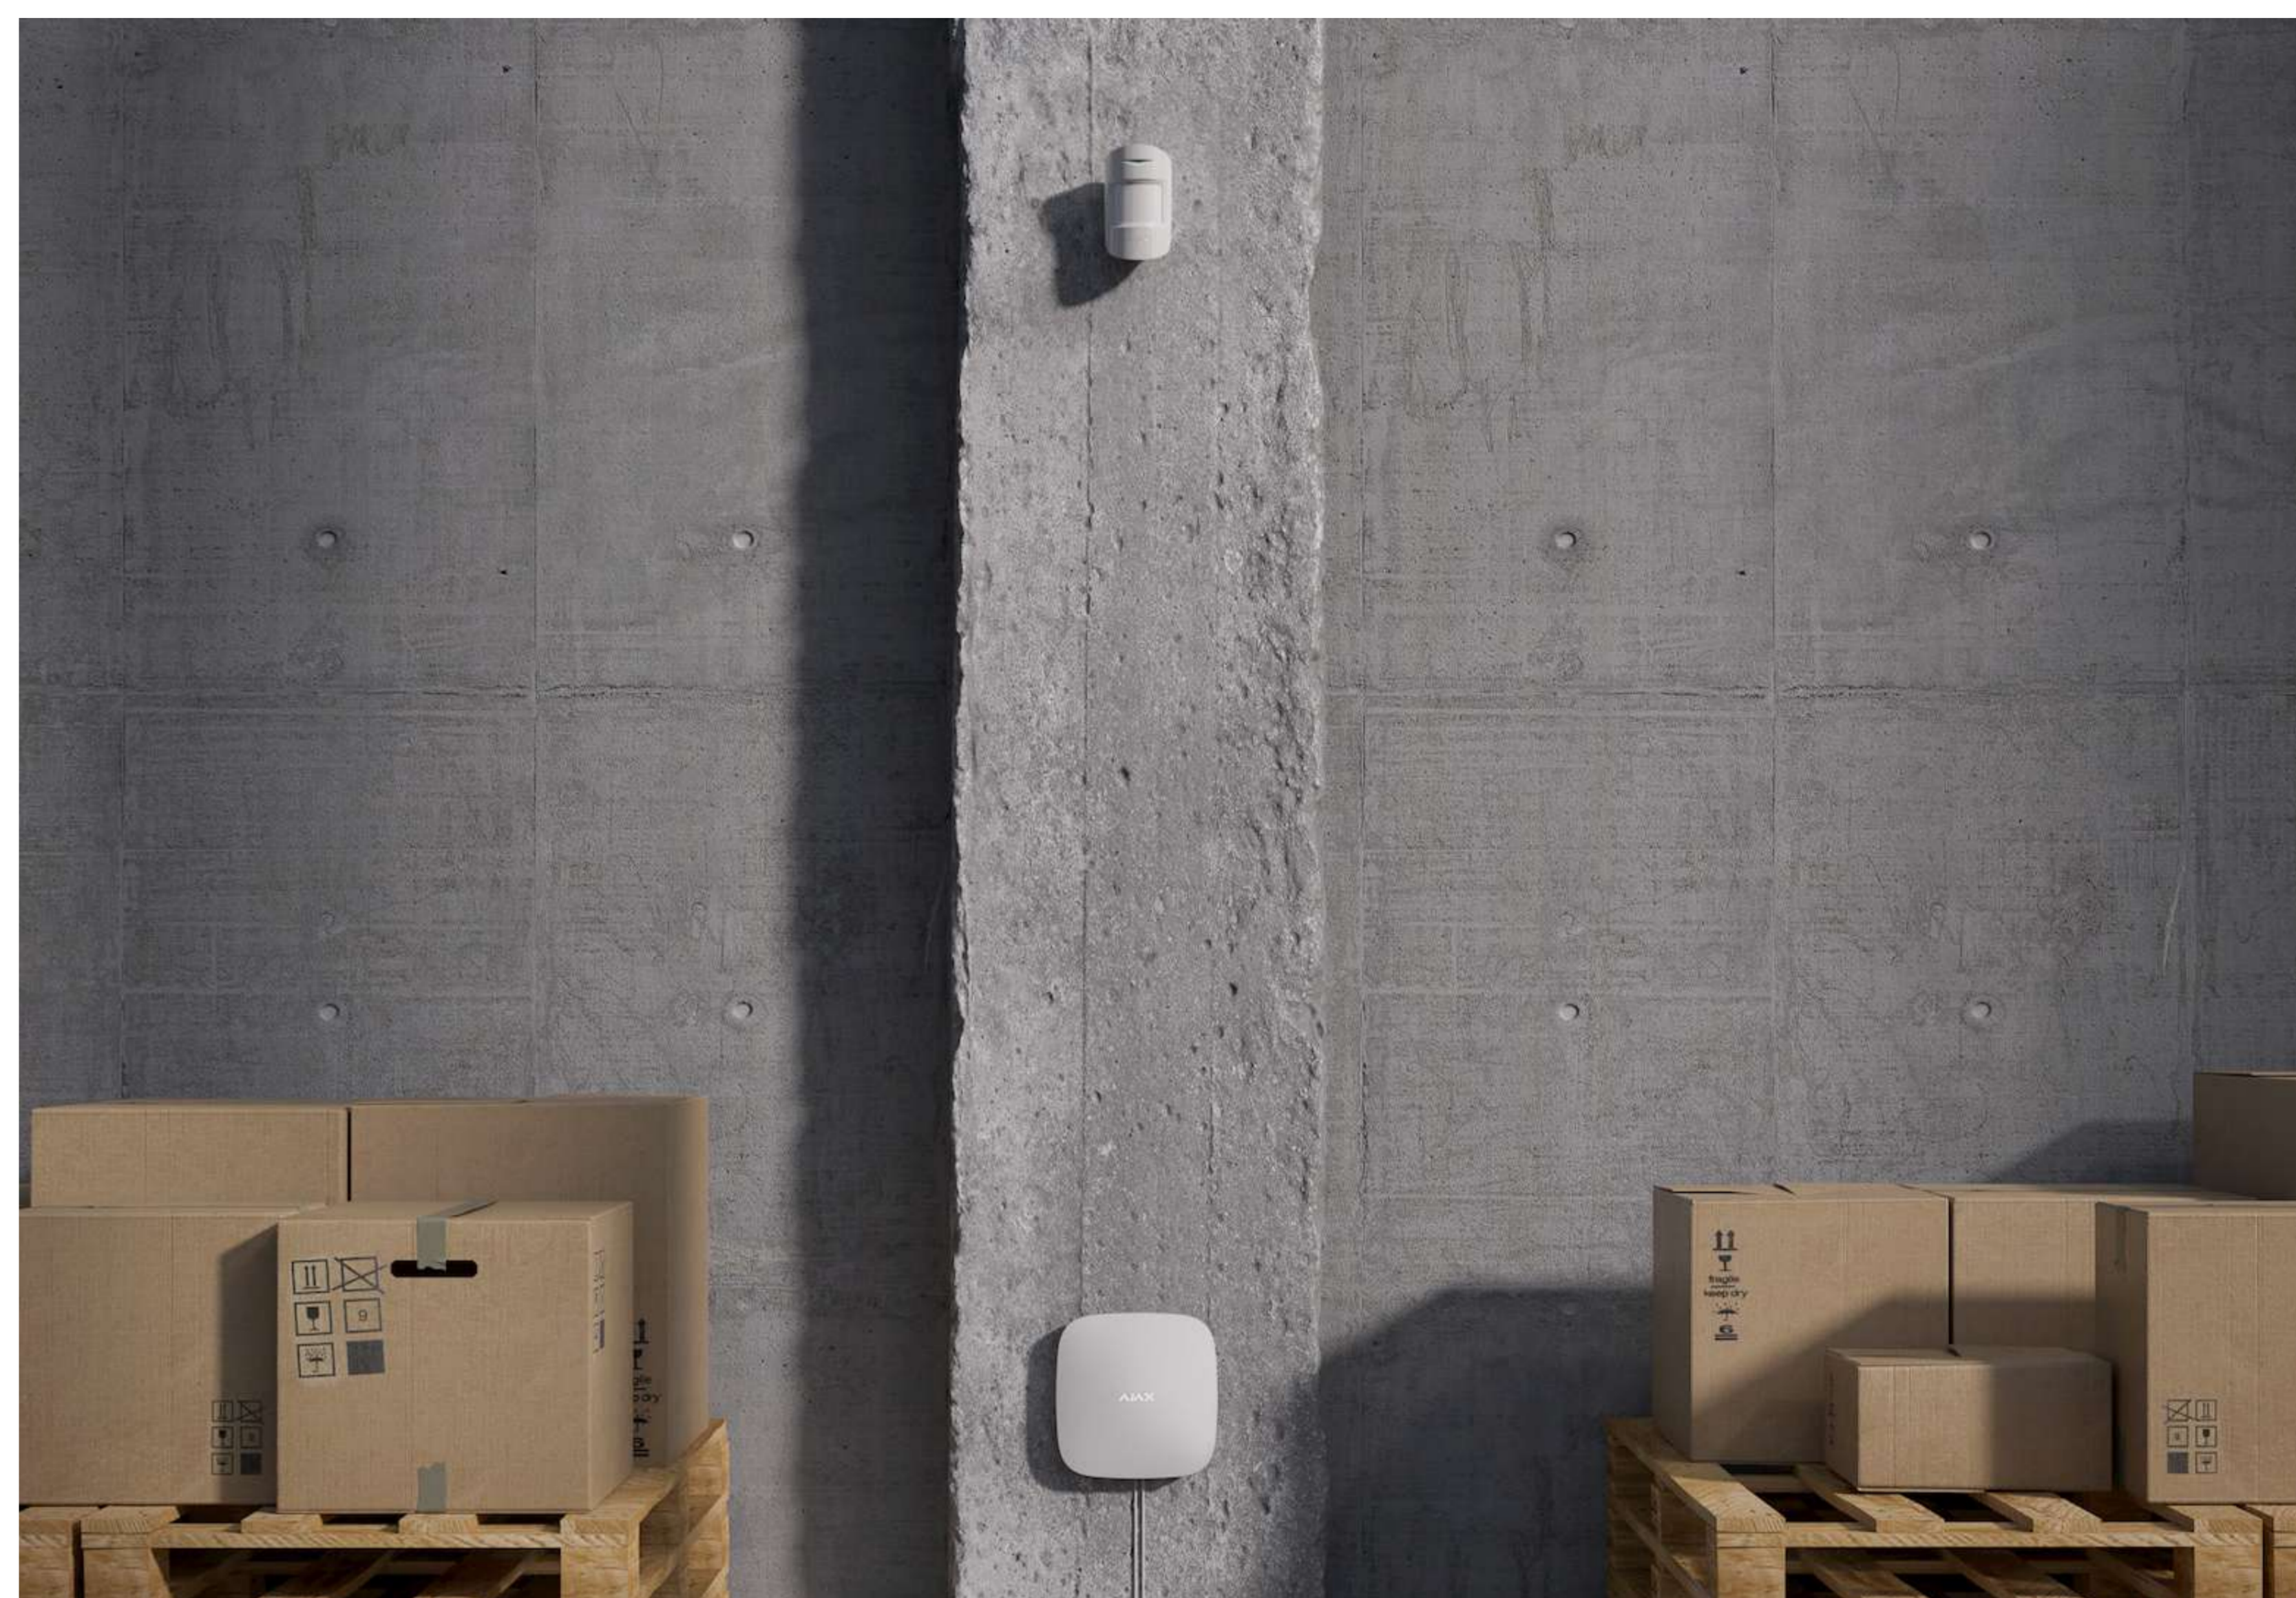

How to use

At a warehouse

Use Ajax security system in premises lacking electricity or having an unstable power supply. A 12–24 V $\overline{=}$ power supply unit allows connecting hub and radio signal extenders to low-voltage networks or using a portable battery.