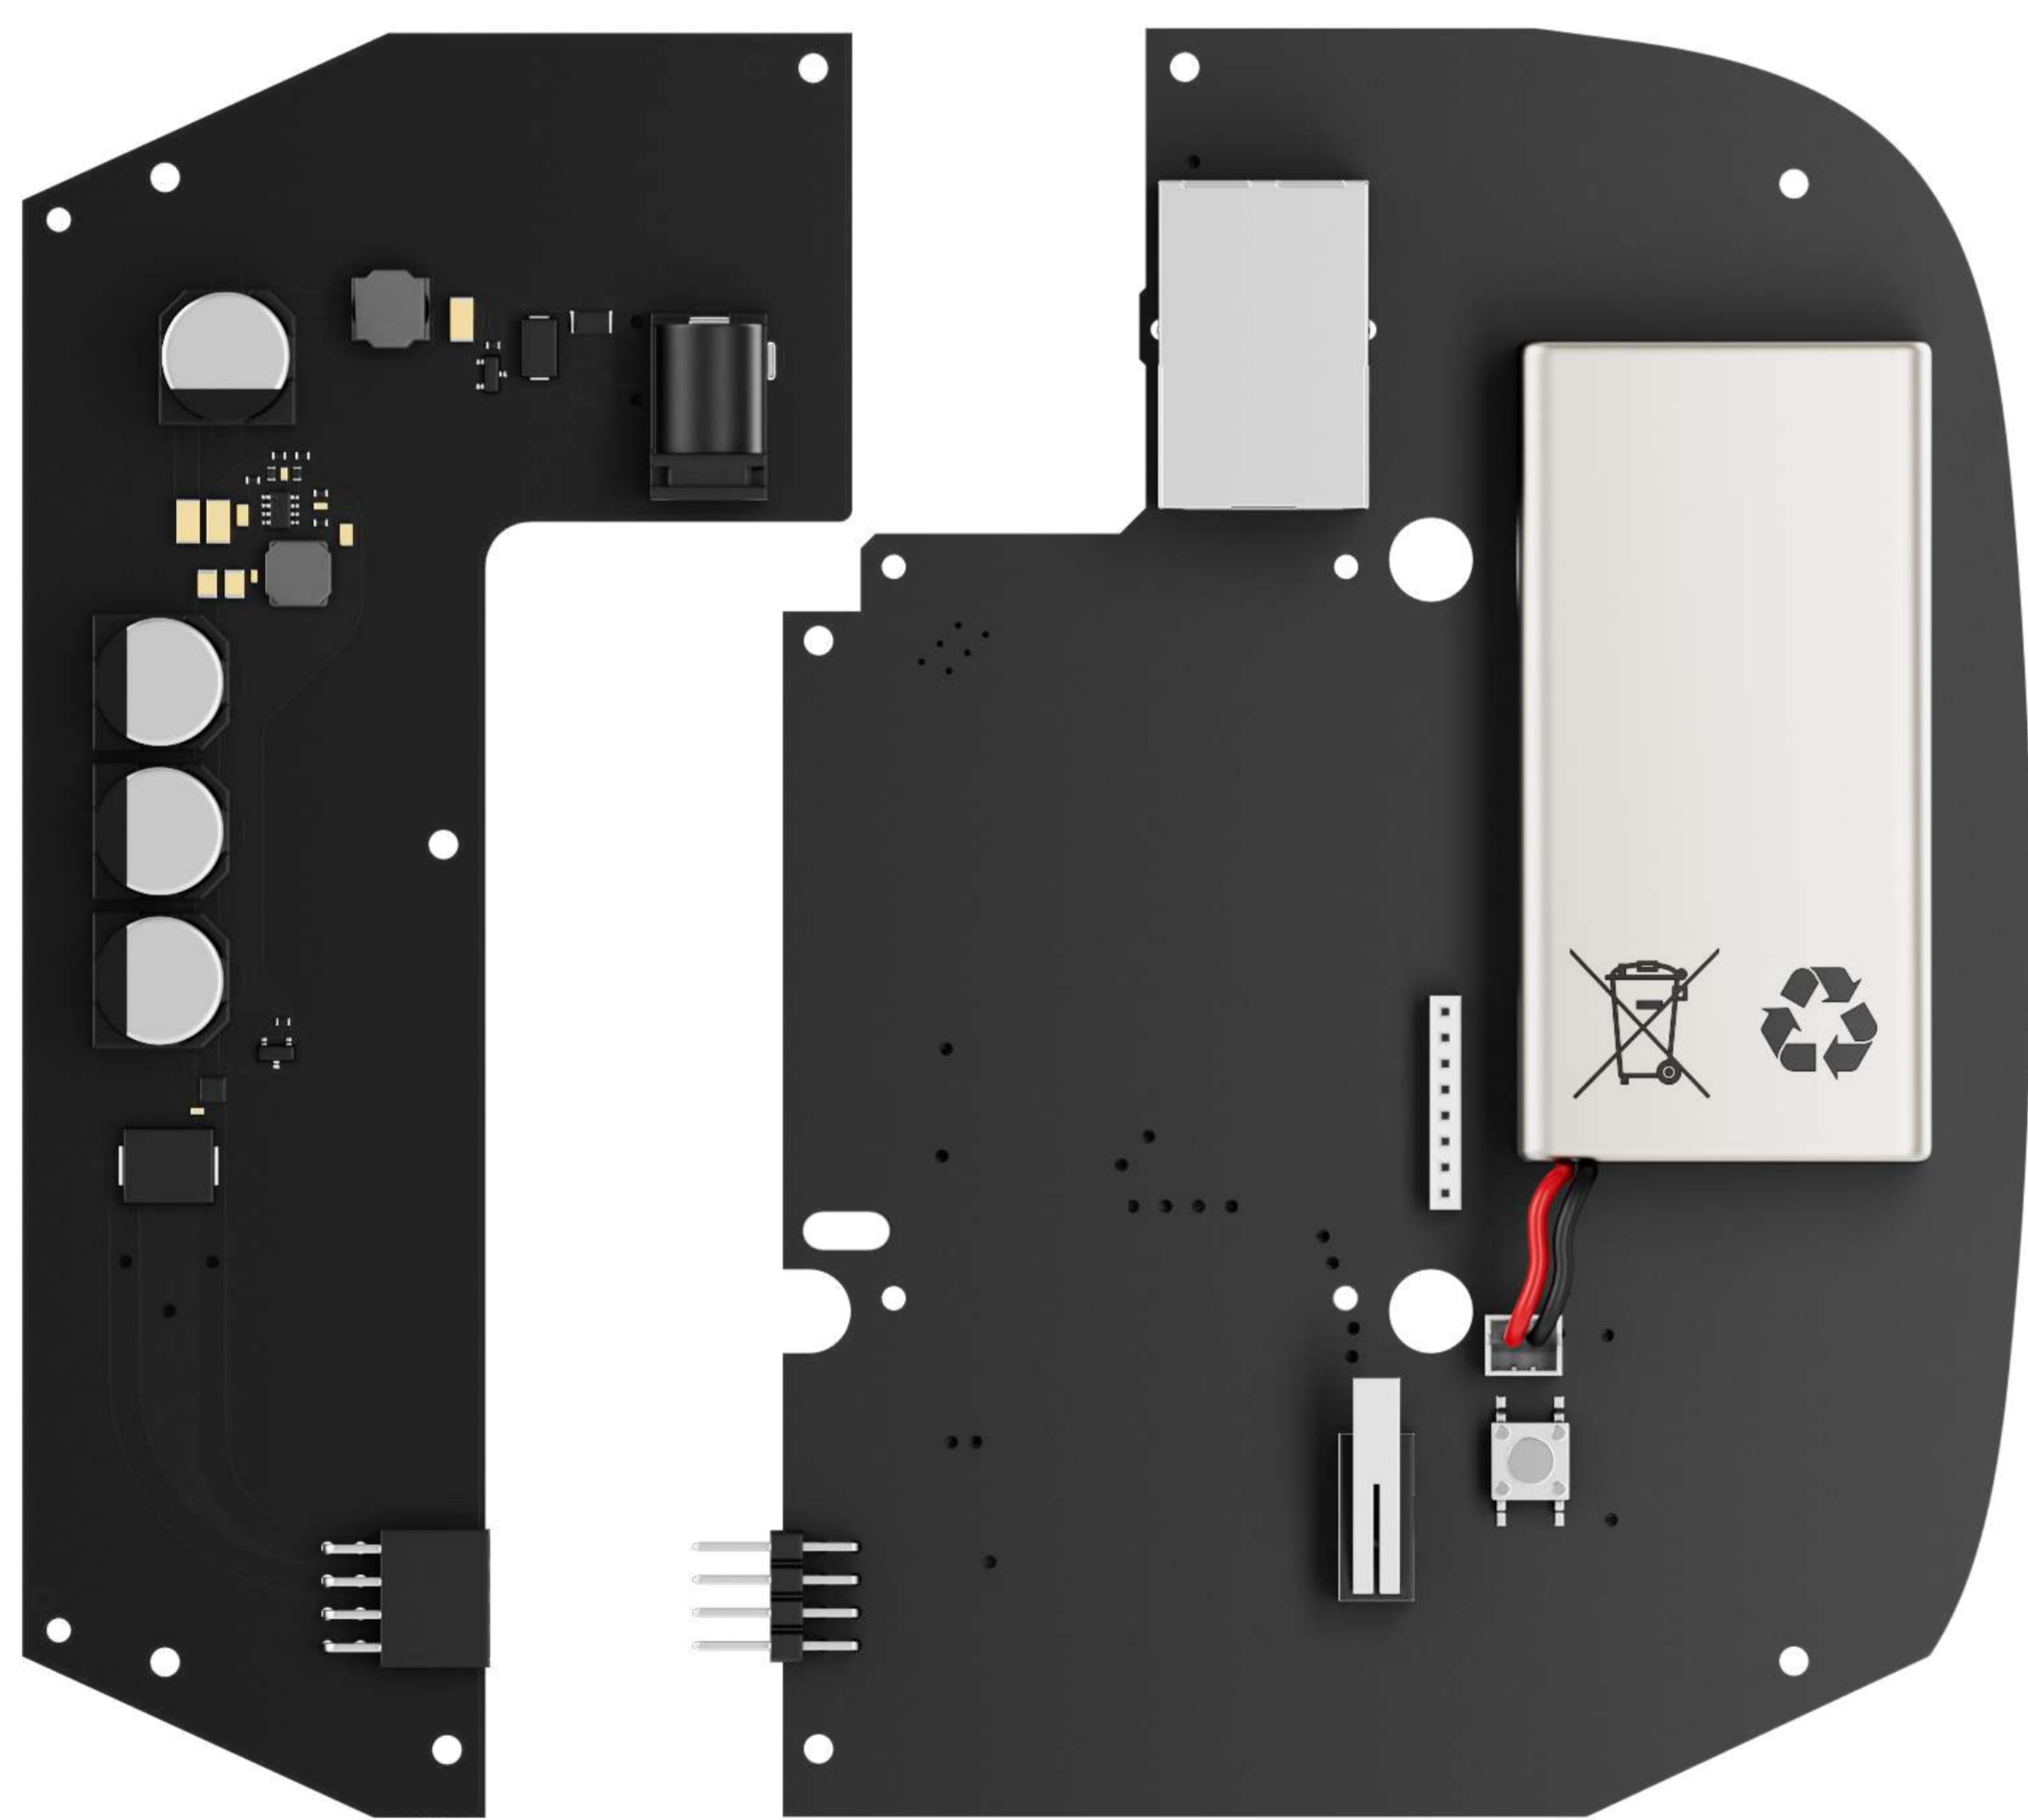

12–24V PSU for Hub / Hub Plus / ReX

An alternative power supply unit connecting Ajax control panels and range extenders to low-voltage sources. Replaces the built-in 110/230 V~ power supply unit.

Find the detailed information on the device at the link:

 ajax.systems/support/devices/12-24V-PSU

Installation

It will take about 10 minutes for a professional electrician to install an alternative power supply unit into a control panel or range extender.

12–24V PSU features a standard socket connecting the power jack plug and a terminal adapter in the set. The process requires one PH1 screwdriver and the installation manual: