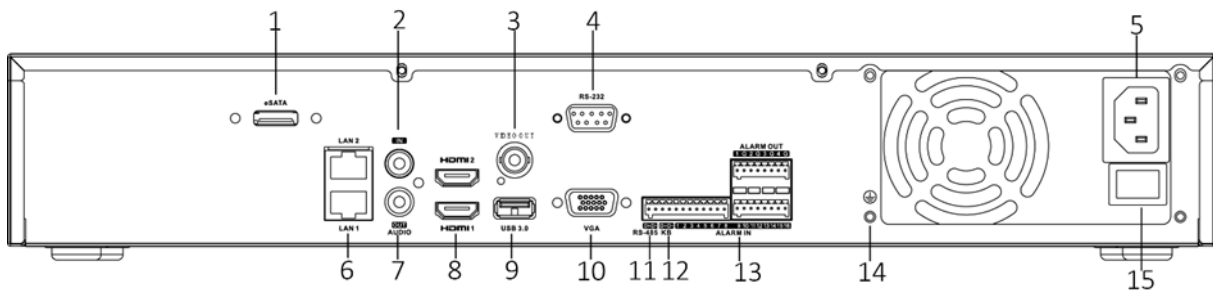

Dual stream recording	Support
Stream type	Video, Video & Audio
Audio compression	G.711ulaw/G.711alaw/G.722/G.726/MP2L2
Network	
Remote connections	128
Network protocol	TCP/IP, DHCP, IPv4, IPv6, DNS, DDNS, NTP, RTSP, SADP, SMTP, SNMP, NFS, iSCSI, ISUP, UPnP™, HTTP, HTTPS
Network interface	2, RJ-45 10/100/1000 Mbps self-adaptive Ethernet interface
Auxiliary interface	
Serial port	RS-485 (half-duplex), RS-232, Keyboard
SATA	4 SATA interfaces supporting hot-plug
Capacity	Up to 10 TB capacity for each disk
eSATA	1 eSATA interface
Alarm in/out	16/4
USB interface	Front panel: 2 × USB 2.0; Rear panel: 1 × USB 3.0
General	
Power supply	100 to 240 VAC, 50 to 60 Hz
Total power	≤ 80 W
Consumption (without HDD)	≤ 30 W
Working temperature	-10 °C to 55 °C (14 °F to 131 °F)
Working humidity	10% to 90%
Chassis	19-inch rack-mounted 1.5U chassis
Dimension (W × D × H)	445 × 400 × 75 mm (17.5" × 15.7" × 3.0")
Weight (without HDD)	≤ 5.6 kg (12.3 lb)
Certification	
FCC	Part 15 Subpart B, ANSI C63.4-2014
CE	EN 55032:2015, EN 61000-3-2, EN 61000-3-3, EN 50130-4

1: Facial recognition, motion detection 2.0 and perimeter protection cannot be enabled at the same time. Enable one function will make the others unavailable.

Dimension

Unit: mm

Physical Interface

No.	Description	No.	Description
1	eSATA interface	9	USB 3.0 interface
2	Audio input	10	VGA output
3	Video output	11	RS-485 serial interface
4	RS-232 serial interface	12	Keyboard interface
5	100 to 240 VAC power supply	13	Controller Port, Alarm In/Alarm Out
6	Network interfaces	14	GND
7	Audio output	15	Power Switch
8	HDMI output		